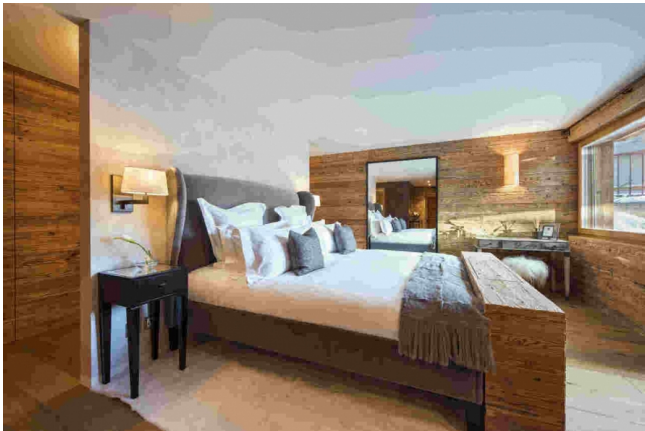

APARTMENT ROSALP 3, VERBIER

Reference	2487737
Living area	150 m²
Price	from 636 CHF per day

Number of bedroom(s)	3
Number of bathroom(s)	3
Particularities	Ski room . Elevator . Terrace...