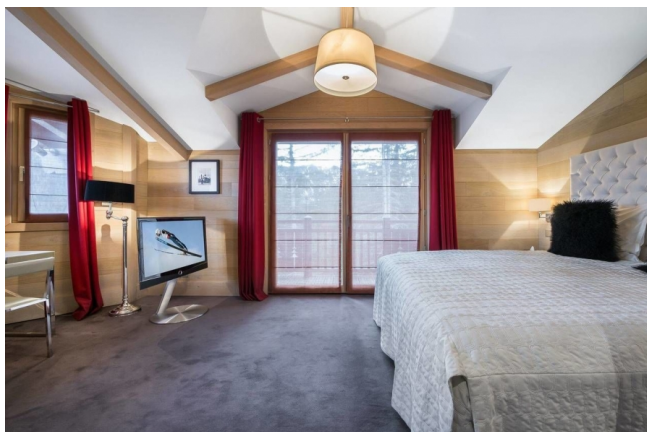

# CHALET LICORNE DES NEIGES, COURCHEVEL 1650

Reference	2526392
Living area	625 m <sup>2</sup>
Price	from 2'570 CHF per day

Number of bedroom(s)	5
Number of bathroom(s)	4
Particularities	Spa . Indoor pool . Hammam ...