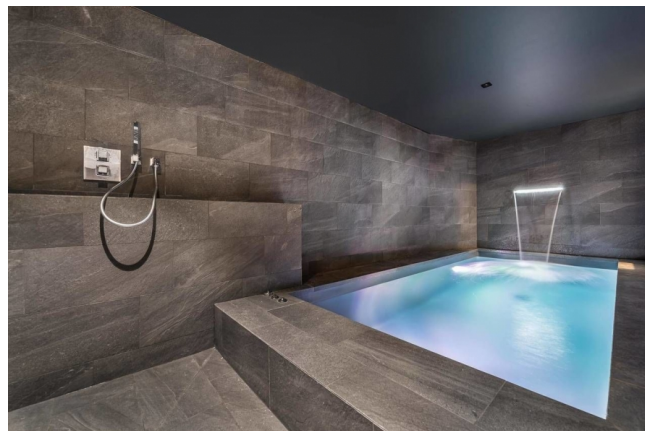

APARTMENT CENTAURÉE, VAL D'ISÈRE

Reference	2531536
Living area	150 m²
Price	from 909 CHF per day

Number of bedroom(s)	5
Number of bathroom(s)	5
Particularities	Ski-in ski-out . Swim spa ...